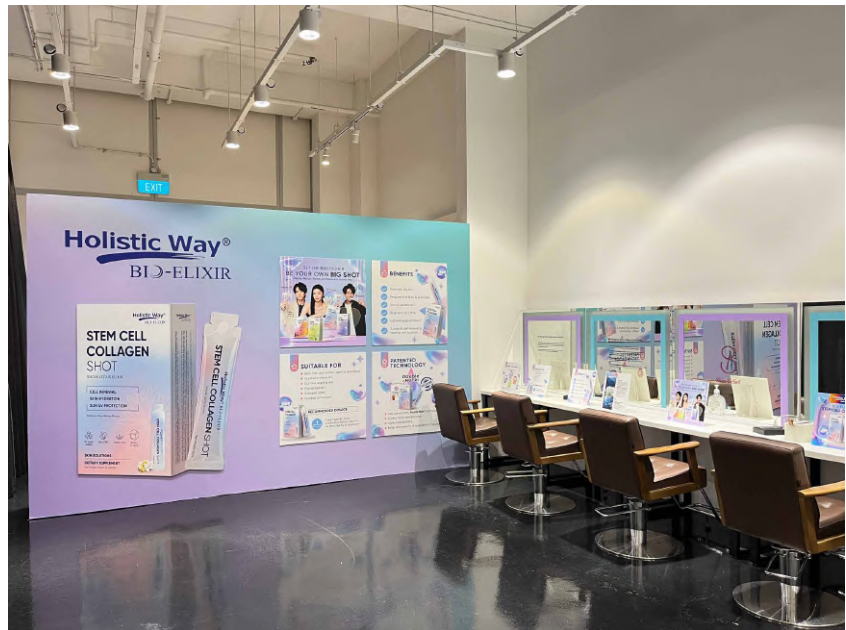

20 LARGE FORMAT - BACKDROPS