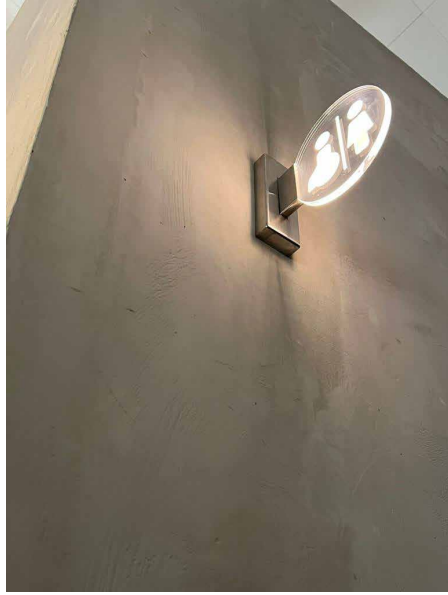

PORT- FOLIO

WWW.MYFIRSTSIGN.COM.SG

2023

MATERIAL: ACRYLIC

MATERIAL: GOLD STAINLESS STEEL ETCHING

MATERIAL: STAINLESS STEEL ETCHING

MATERIAL: LAMINATED PLYWOOD

MATERIAL:
ALUMINIUM
OR
STAINLESS STEEL
BOXUP