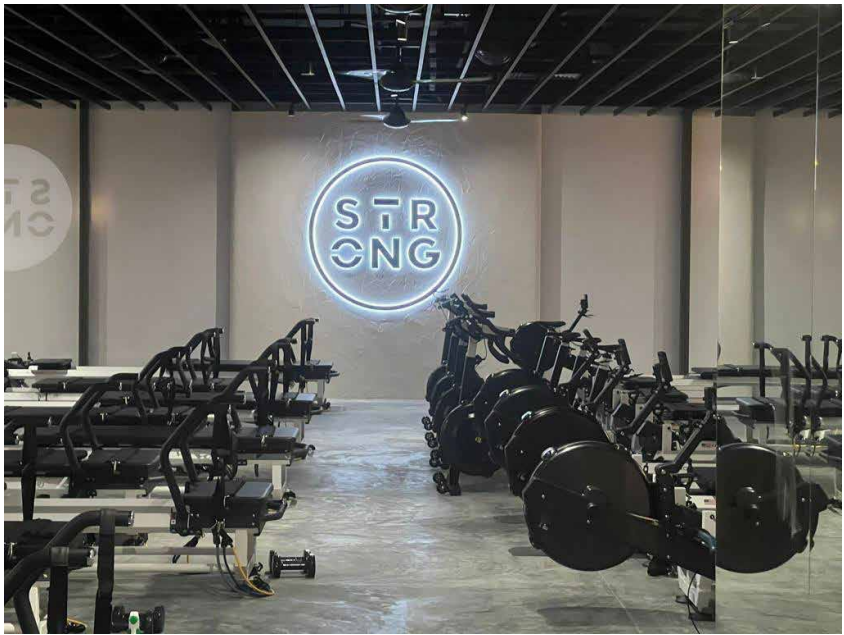

PORT- FOLIO

WWW.MYFIRSTSIGN.COM.SG

2023

MATERIAL: ACRYLIC

MATERIAL: GOLD STAINLESS STEEL ETCHING

MATERIAL: STAINLESS STEEL ETCHING

MATERIAL: LAMINATED PLYWOOD

MATERIAL:
ALUMINIUM
OR
STAINLESS STEEL
BOXUP