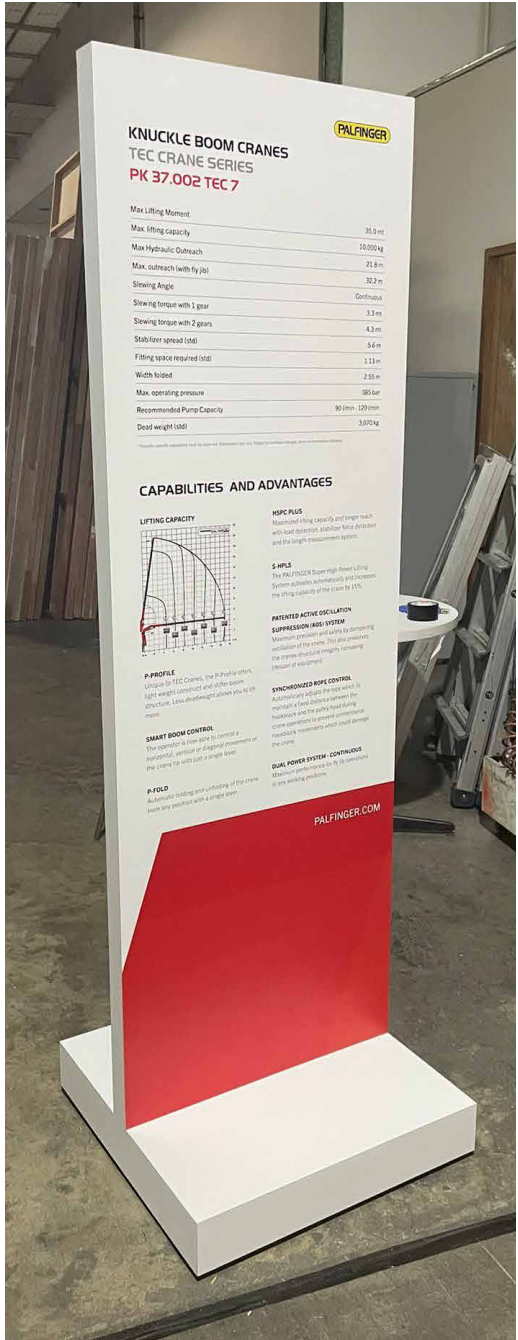

PORT- FOLIO

WWW.MYFIRSTSIGN.COM.SG

2023

MATERIAL: ACRYLIC

MATERIAL: GOLD STAINLESS STEEL ETCHING

MATERIAL: STAINLESS STEEL ETCHING

MATERIAL: LAMINATED PLYWOOD

MATERIAL:
ALUMINIUM
OR
STAINLESS STEEL
BOXUP

MATERIAL:
ALUMINIUM
OR
STAINLESS STEEL
OR
ACRYLIC BOXUP

MATERIAL:
3-5MM
STAINLESS STEEL
or
ALUMINIUM
WITH PIN

↳ MAIL BOX

Tel: +65 6924 7701

Address: 7 YISHUN INDUSTRIAL STREET 1, #05-32,
NORTH SPRING BIZHUB, SINGAPORE 768162